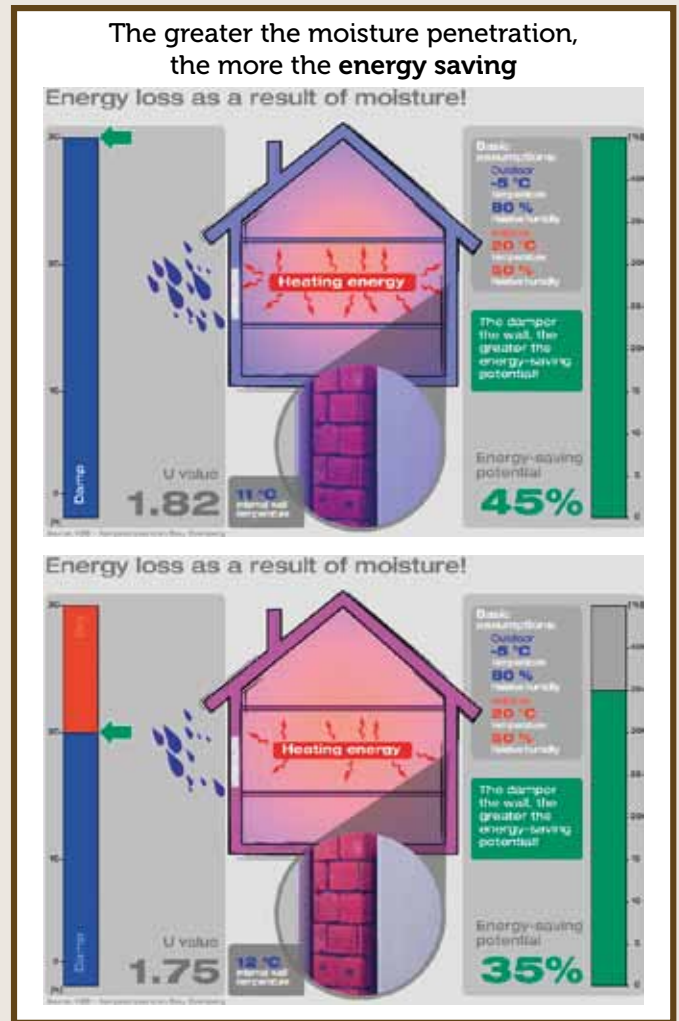

It is a proven fact that wet walls transfer heat twice as quickly as dry walls

The wetter the wall the more energy has to be expended to obtain an ambient room temperature of 20C

**REDUCE
CO₂**

www.energycoatings.org.uk

When mineral building materials come into contact with water, the amount absorbed depends on their porosity.

The result is damage in various forms, including:

- Penetration of moisture through the wall
- Cracks due to swelling and shrinkage
- Damage caused by frost and de-icing salts
- Efflorescence and salt damage caused by hydration and crystallisation
- Lime leaching
- Rust stains
- Dirt pick-up
- Attack by fungi, moss, lichen and algae
- Chemical erosion
- Impairment of the surfaces thermal insulation properties

Fortunately the above problems can be overcome with the use of Isopaint Silicone Façade wallcoating.

**DISCOVER HOW TO
 REDUCE HOUSEHOLD
 ENERGY BILLS
 WHILE PROTECTING
 THE ENVIRONMENT**

Isopaint Silicone Façade colour range